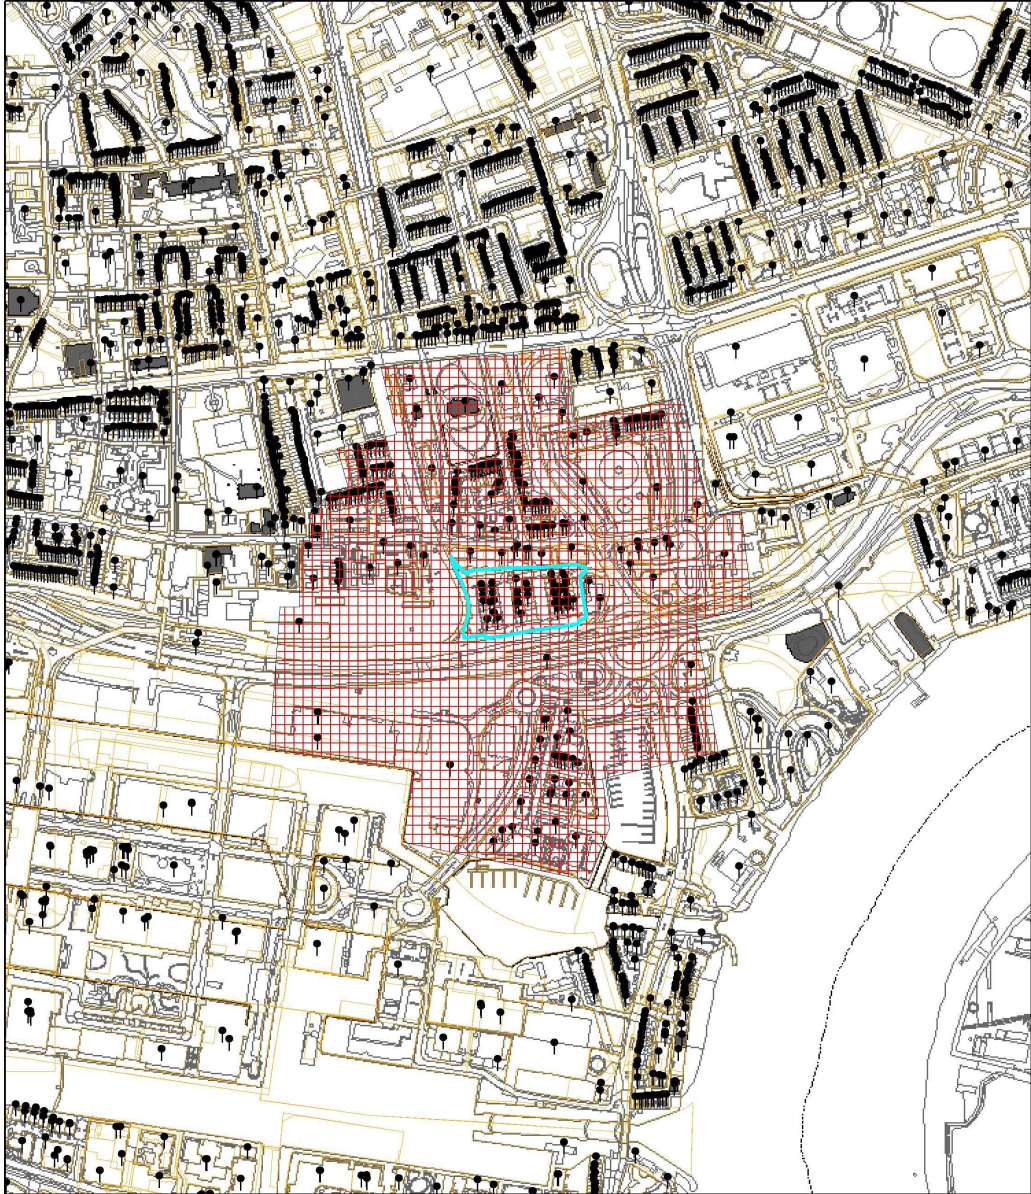

Planning Application Site Map

-  Planning Application Site Boundary
-  Other Planning Applications
-  Consultation Area
-  Land Parcel Address Point

This map is based upon Ordnance Survey material with the permission of Ordnance Survey on behalf of the Controller of Her Majesty's Stationery Office © Crown copyright. Unauthorised reproduction infringes Crown copyright and may lead to prosecution or civil proceedings. London Borough of Tower Hamlets 100019288, 2010.